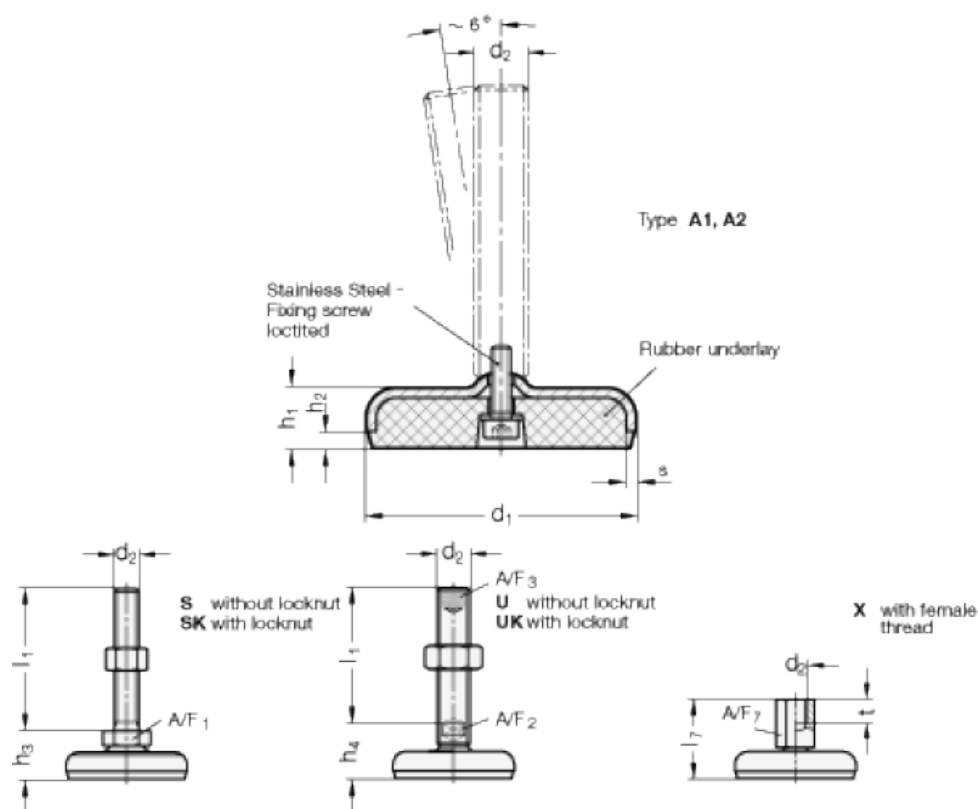

# Data Sheet

Article number: 2030100M850A1S

Description: E+G levelling foot

GN 30-100-M8-50-A1-S

Note: S Withoutnut, External hexagon at the bottom

## Measures

A/F1	=	17
d1	=	100
d2	=	M8
h1	=	20
h2	=	6
h3	=	28
h1	=	50
s	=	3